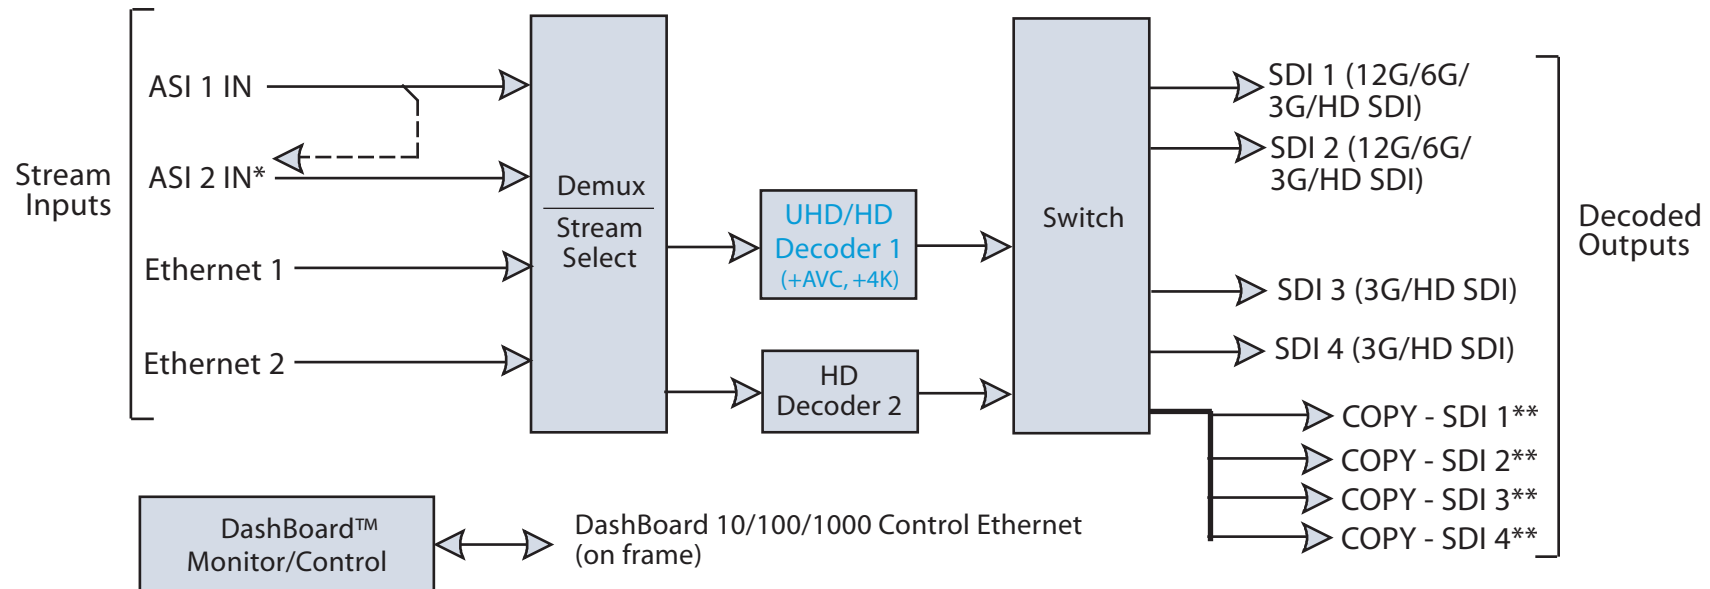

# 9992-DEC Block Diagram

HEVC Upgradeable AVC / MPEG-2 Software Defined Broadcast Decoder

\* ASI 2 IN BNC selectable as ASI 2 IN stream decode source (default mode) or as alternate which instead provides loop-thru ASI 1 output copy.

\*\* Output copies are disabled if the decoder is in 12G mode.

this color denotes option