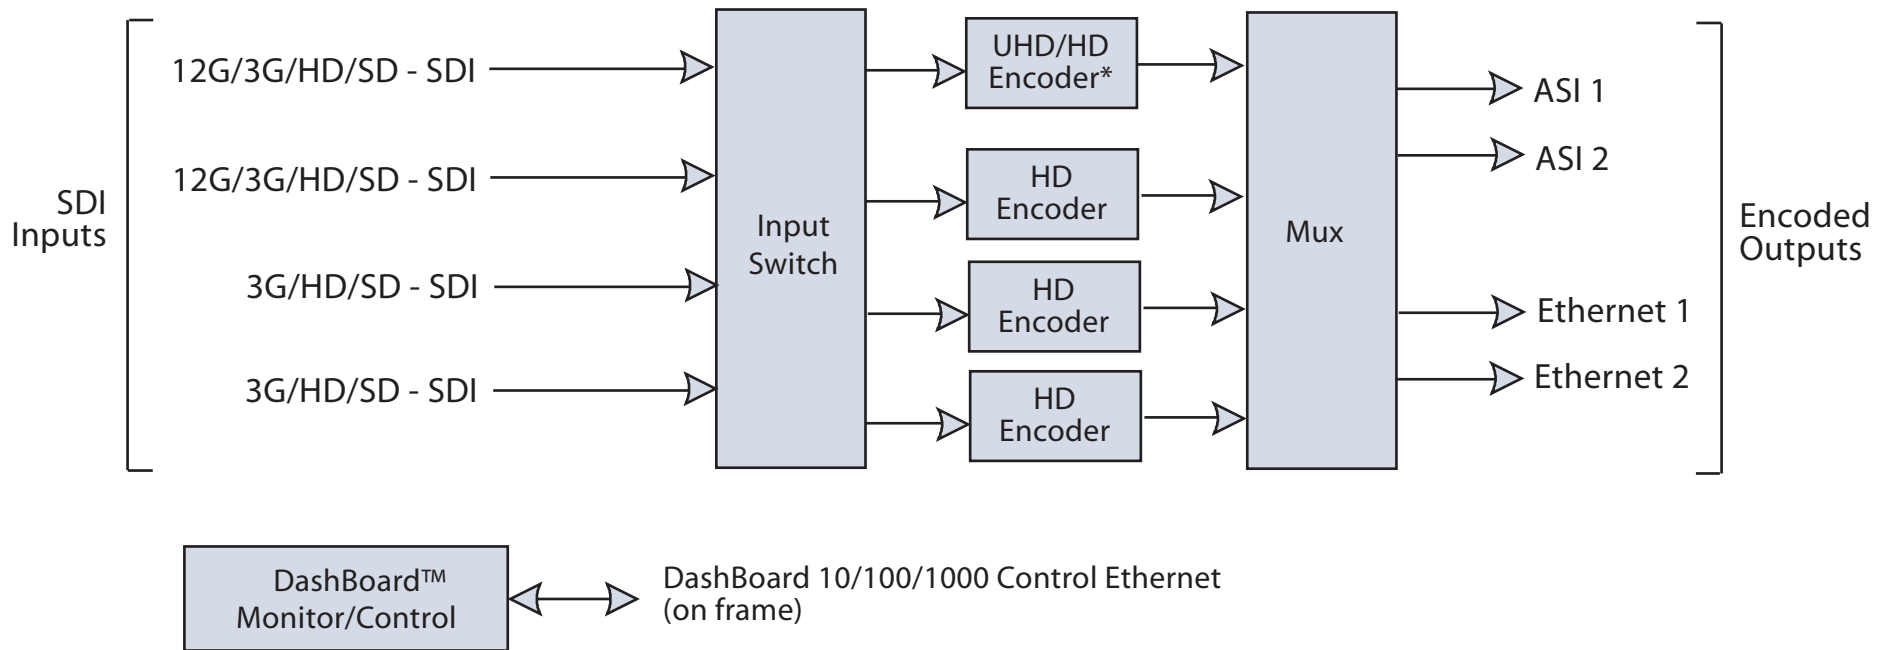

# 9992-ENC-4K-HEVC Block Diagram

4K HEVC / AVC / MPEG2 Software Defined Broadcast Encoder with Single-Channel 4K or Quad 2K Video Paths

\* In UHD mode, the other three HD Encoders are not available.