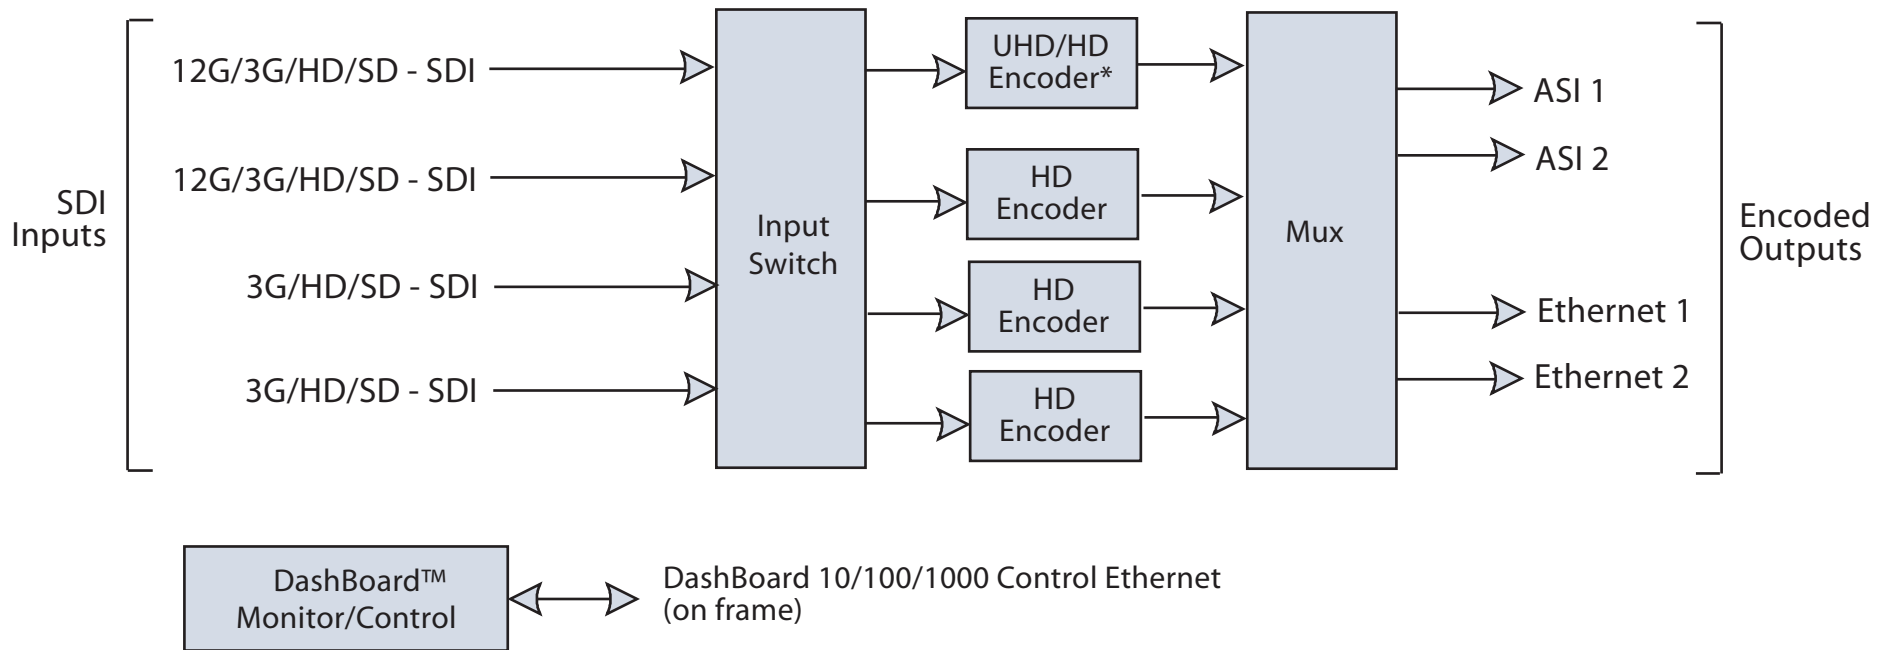

9992-ENC-MPEG Block Diagram

HEVC Upgradeable Multi-Channel MPEG2 / AVC Broadcast Encoders

Base model is single channel, with up to 3 additional channels using corresponding number of +AVC channel-add option licenses. See Options and Ordering Information for more details.

* UHD encode (single UHD/HD encoder) available only on 9992-ENC-4K-HEVC encoder model or models license-upgraded to +4K. In UHD mode, the other three HD Encoders are not available.