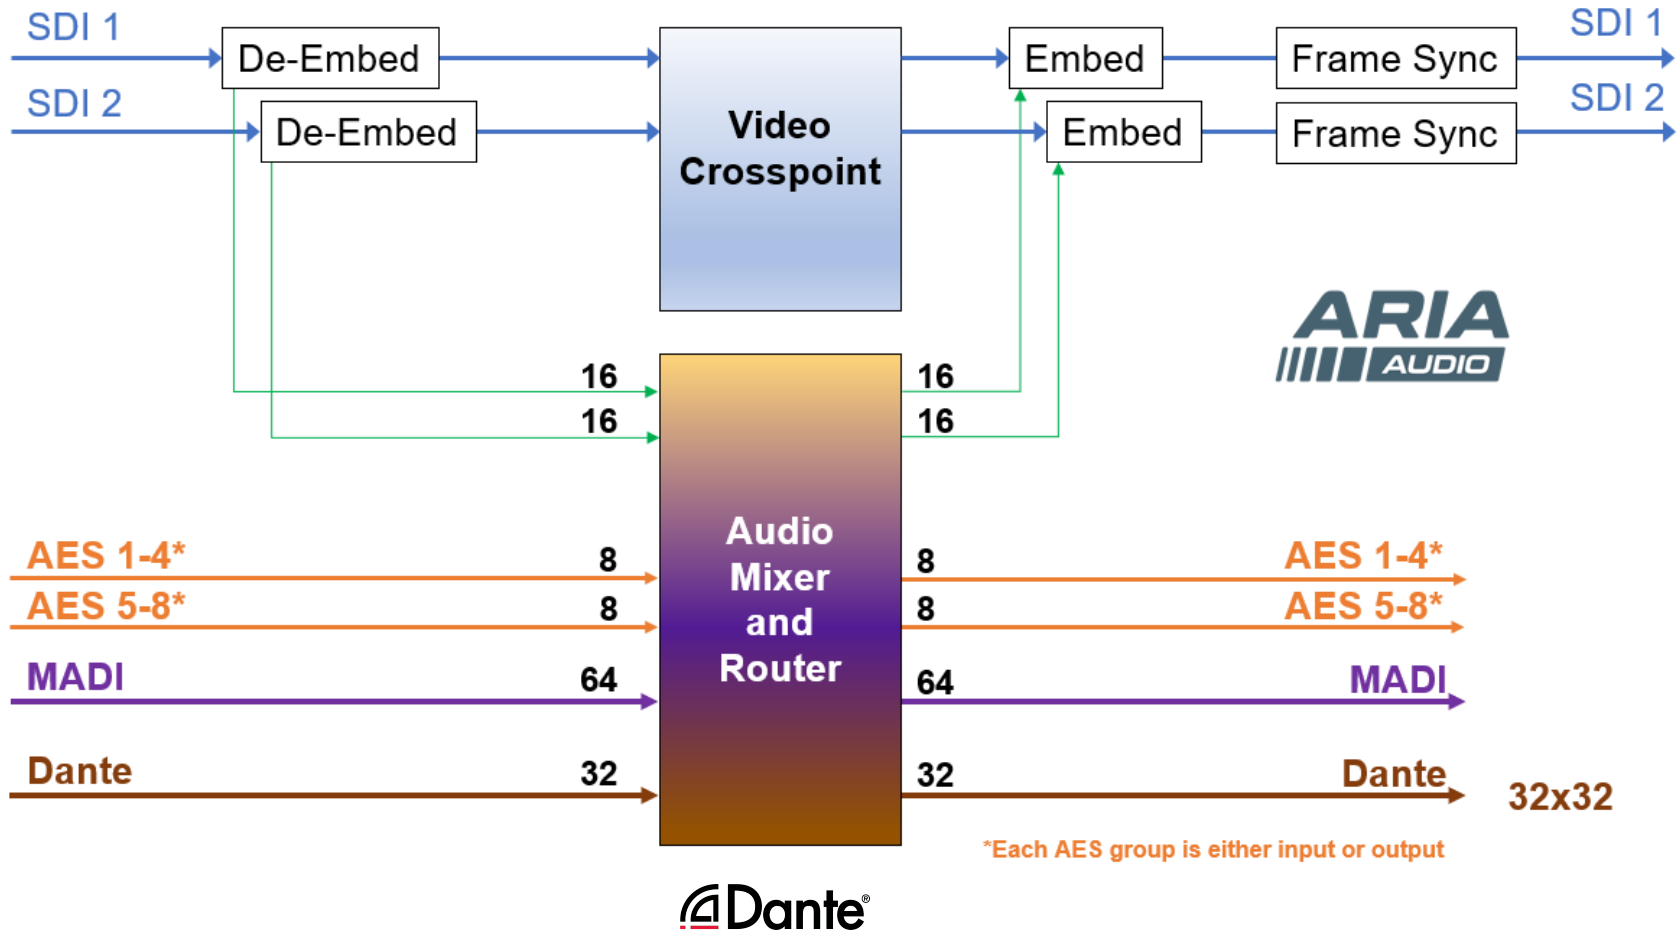

ARIA-OG-AUD2-DANTE®

Digital audio processor with 2 Channel Path - 12G SDI Embed / De-Embed AES / Dante® / MADI / with Frame Sync

*Each AES group is either input or output