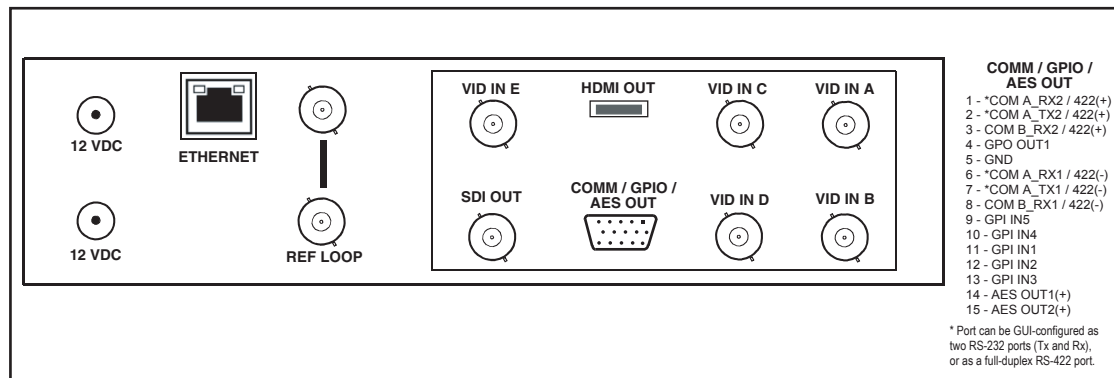

BBG-1070-QS Block Diagram

3G/HD/SD-SDI/CVBS Standalone Expandable Multiviewer with Advanced On-Screen Graphics

DashBoard™/OGCP Monitor/Control ↔ Control Ethernet with DashBoard™

COBALT

Cobalt Digital Inc.
2506 Galen Drive
Champaign IL, 61821