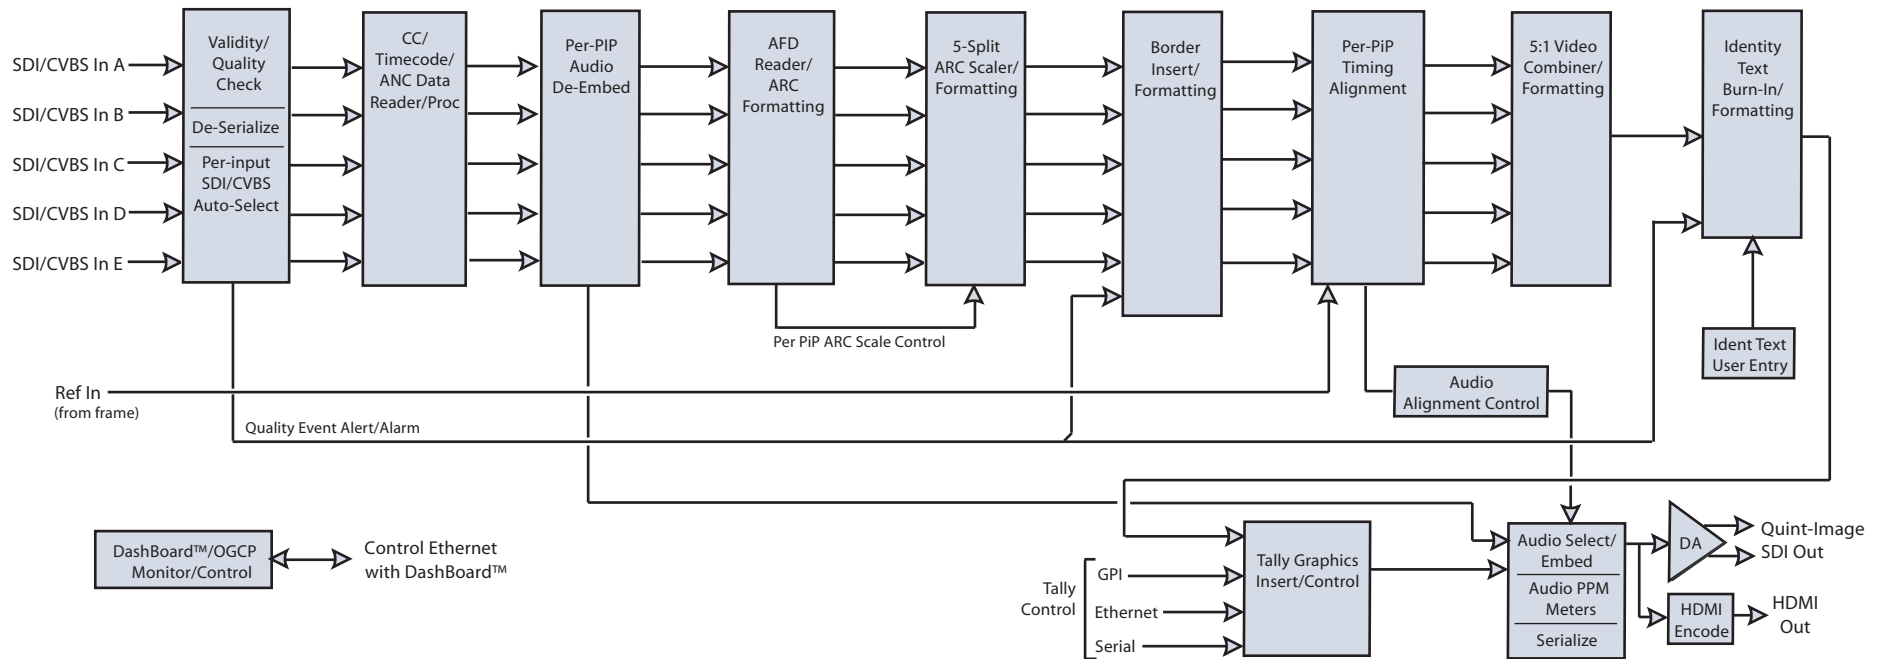

BBG-1070-QS Block Diagram

3G/HD/SD-SDI/CVBS Standalone Expandable Multiviewer with Advanced On-Screen Graphics

DashBoard™/OGCP Monitor/Control ↔ Control Ethernet with DashBoard™

COBALT

Cobalt Digital Inc.
2506 Galen Drive
Champaign IL, 61821