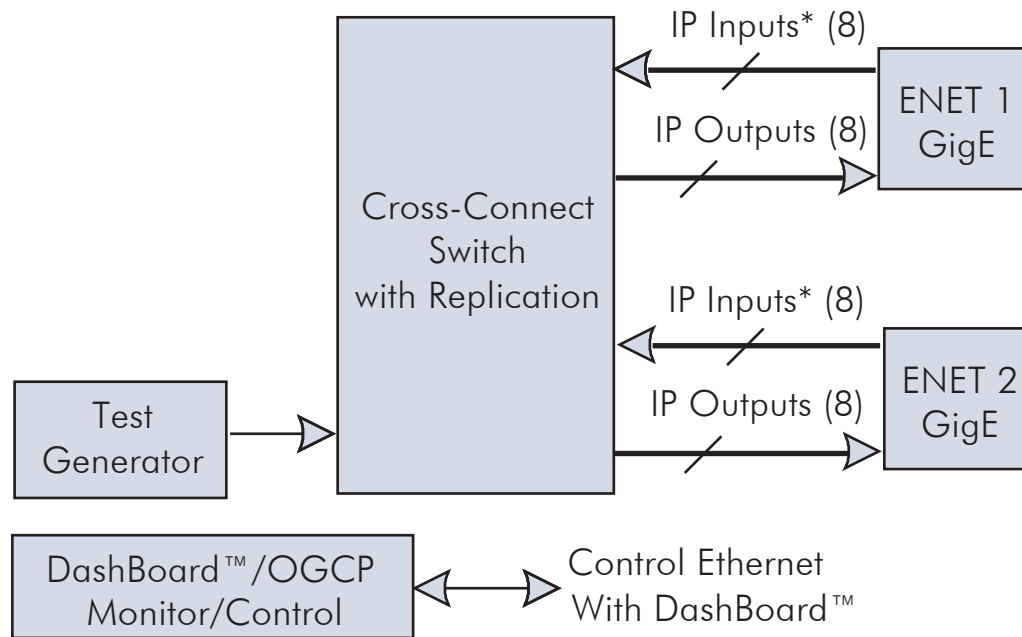

BBG-1090-RTR-MPEG-IP Block Diagram

Streaming IP (MPEG-TS) Reclocking Distribution Amplifier and Router Standalone Unit

* On model BBG-1090-RTR-8X16-MPEG-IP, number of input ports is limited to eight (total), which can be distributed across either of both GigE interfaces.