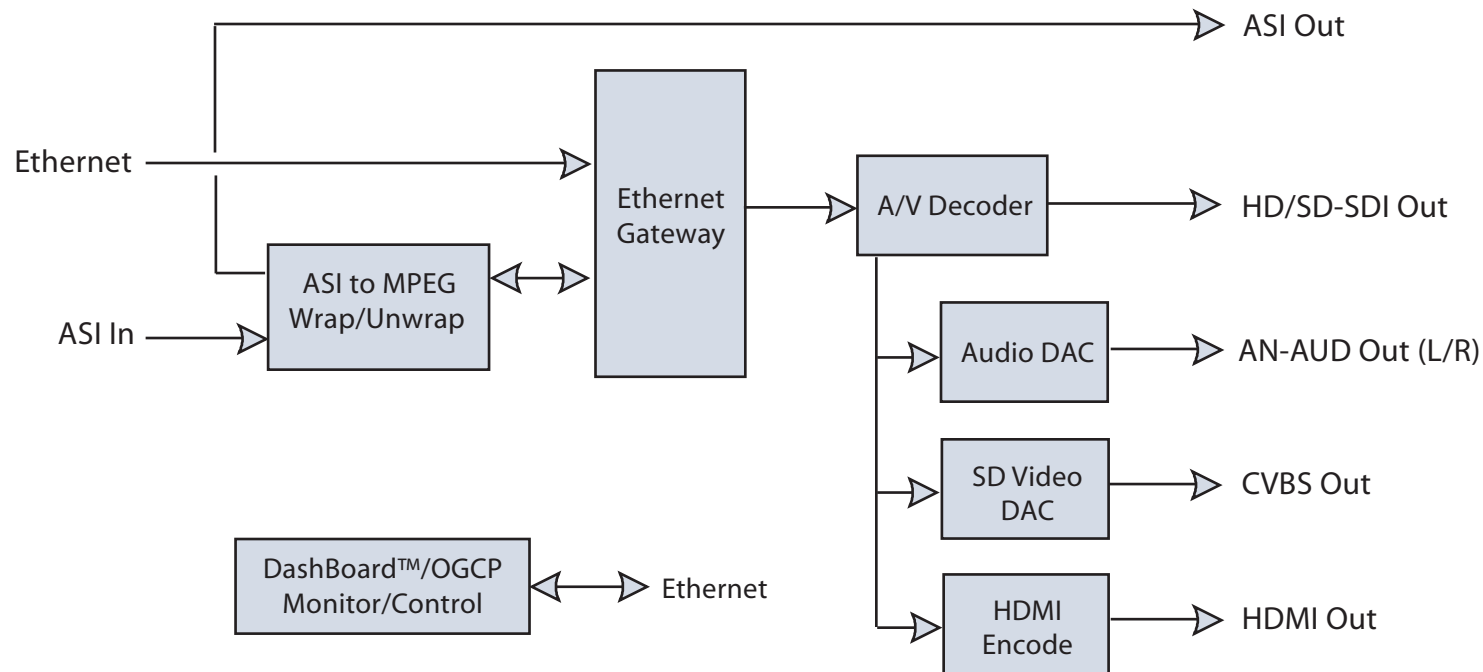

BBG-1190-DEC-MPEG Block Diagram

MPEG4 AVC and MPEG2 Standalone Decoder with ASI and IP Inputs and SDI Outputs

COBALT

Cobalt Digital Inc.
2506 Galen Drive
Champaign IL, 61821

217.344.1243
info@cobaltdigital.com
www.cobaltdigital.com