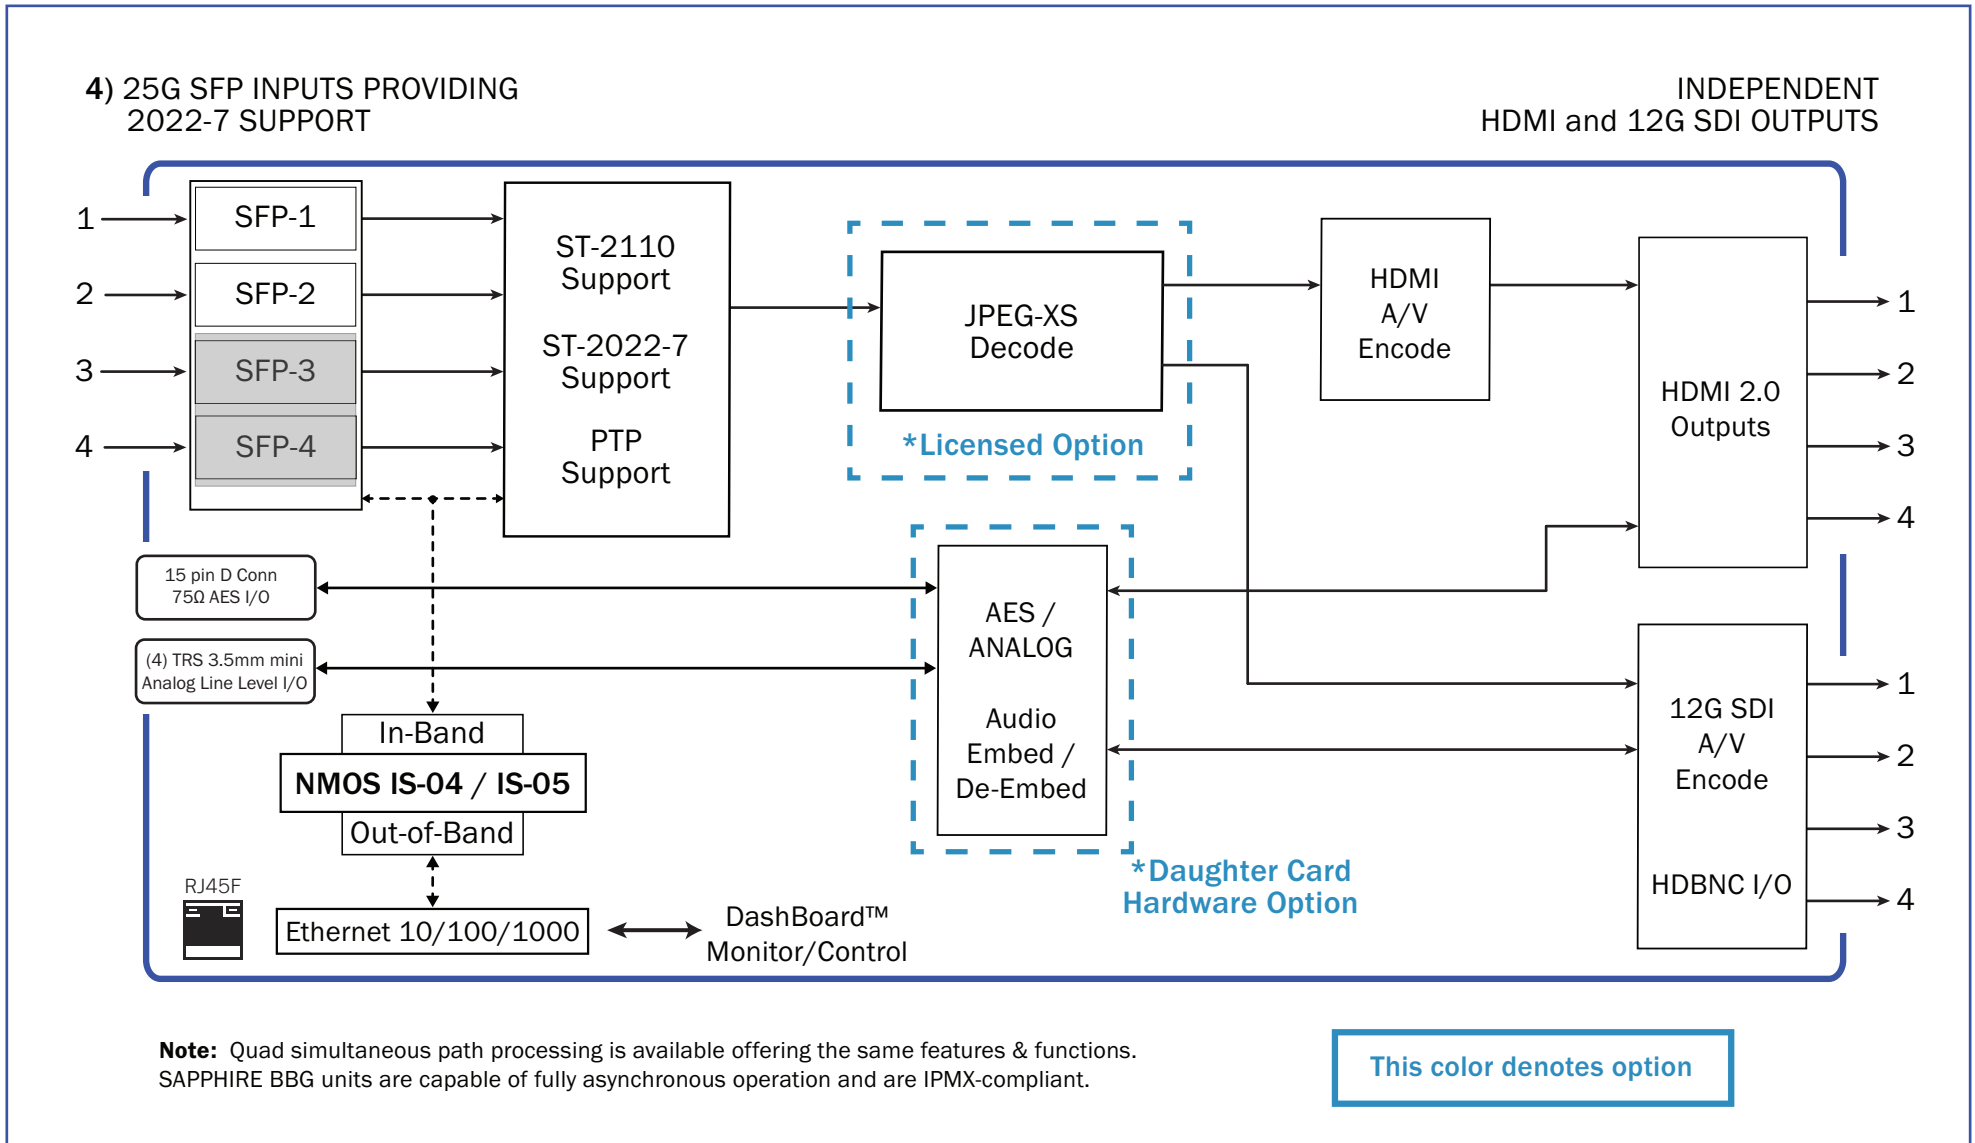

# COBALT SAPPHIRE BBG-2110-4Ho/4Sio

Quad channel converter from IP to HDMI and 12G SDI

Cobalt Digital Inc.  
2506 Galen Drive  
Champaign, IL 61821

(217) 394-1243  
info@cobaltdigital.com  
www.cobaltdigital.com