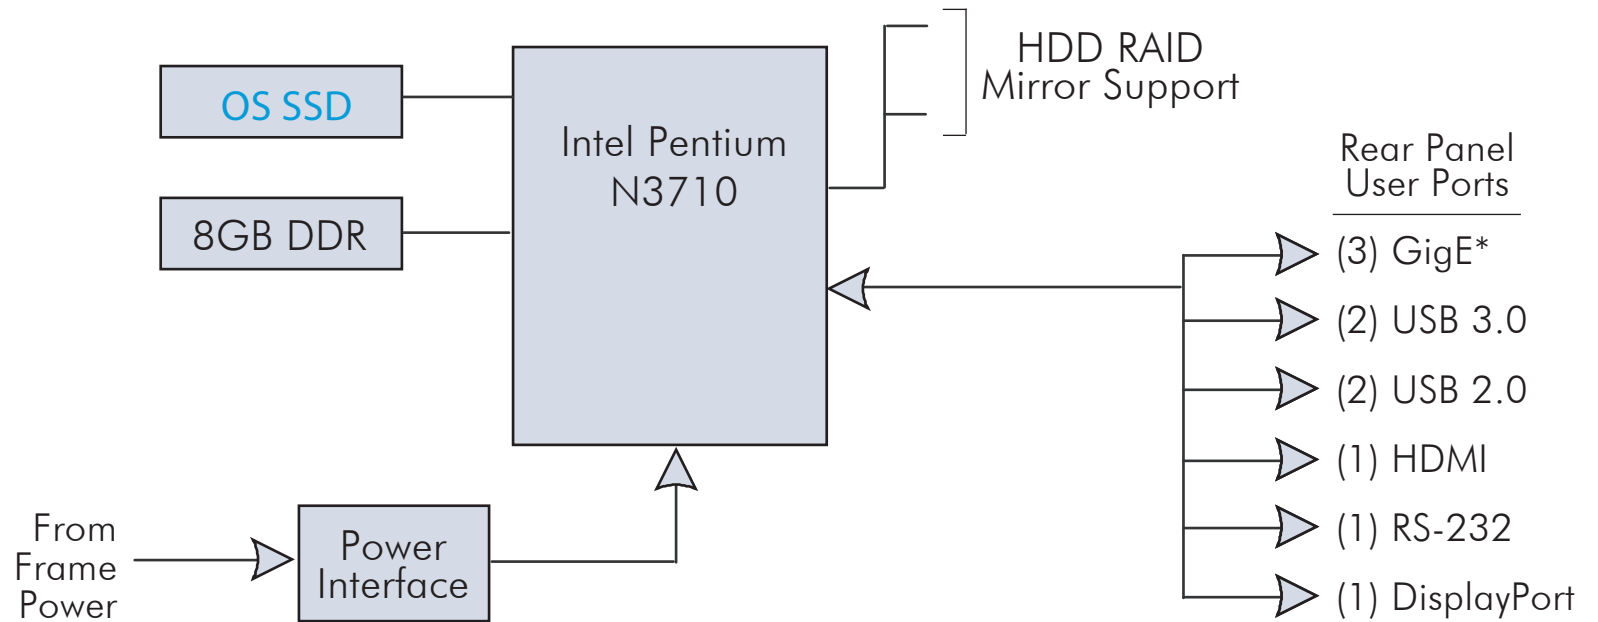

OG-PC-x86-A Block Diagram

Integral Frame-Installed PC for openGear Frames

this color denotes option

* Third GigE port (connection to frame midplane) available only on OG3-FR-CN(S) frame.