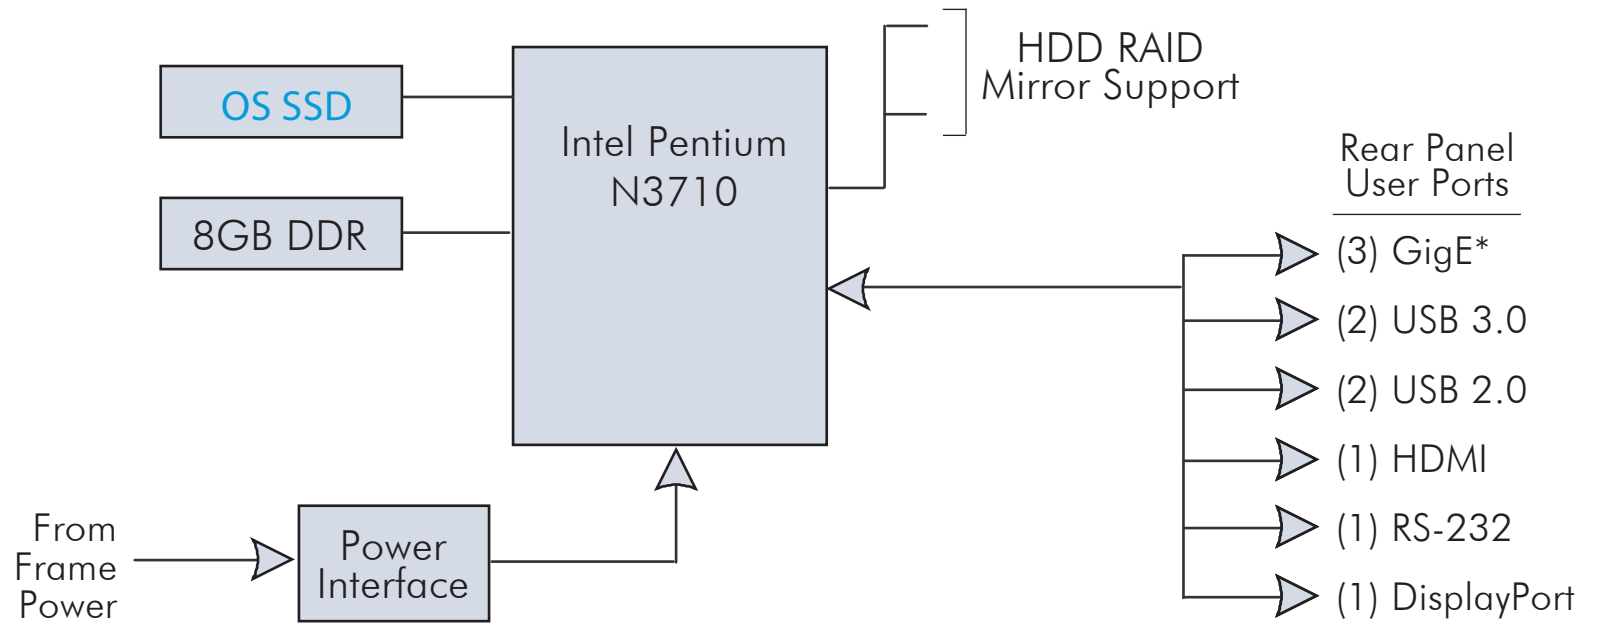

OG-PC-x86-A Block Diagram

Integral Frame-Installed PC for openGear Frames

this color denotes option

* Third GigE port (connection to frame midplane) available only on oGx frame.